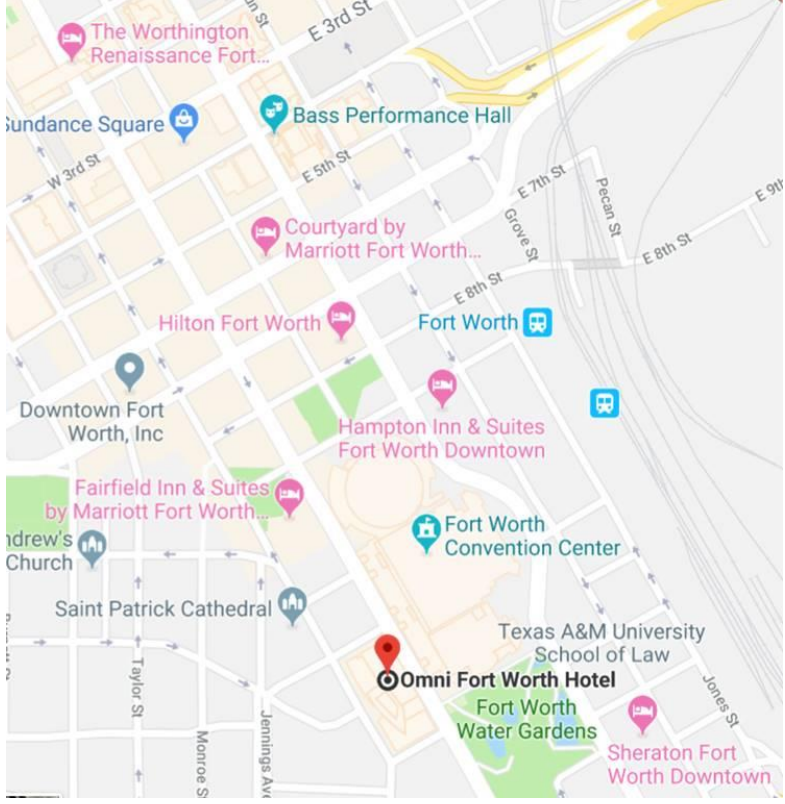

Hotel	To FWCC	To Omni	To SSQ	Comments
<b>Omni Fort Worth Hotel</b> (ASQ Headquarters Hotel) Rate: \$210 Phone: 817-535-6664	Across the street	NA	10 min	Many activities & meetings expected to be here
<b>Hilton Fort Worth</b> Rate: \$209 Phone: 817-870-2100	5 min	10 min	5 min	We will set up an Info Desk at this location May have weekend meetings here
<b>Sheraton Fort Worth Downtown</b> Rate: \$199 Phone: 817-335-7000	5 min	5 min	10 min	At south end of the FWCC - furthest from the Sundance Square - many restaurants
<b>Fairfield Inn &amp; Suites Fort Worth Downtown</b> Rate: \$189 Phone and Hotel Reservations: 817-529-9200	3 min	5 min	10 min	Next closest to FWCC
<b>Hampton Inn &amp; Suites Fort Worth Downtown</b> Rate: \$199 Phone and Hotel Reservations: 817-332-5300	5 min	10 min	10 min	
<b>Courtyard Fort Worth Downtown</b> Rate: \$179 Phone: 817-885-8700	10 min	10 min	5 min	
<b>Embassy Suites Fort Worth Downtown</b> Rate: \$224 Hotel Reservations: 817-332-6900	15 min	10 min	5 min	Includes big breakfast buffet and evening happy hour at no added cost
<b>The Worthington Renaissance Fort Worth Hotel</b> Rate: \$219 Phone: 817-870-1000	15 min	15 min	5 min	Furthest from FWCC & Omni
To TexRail T&P Station from DFW Airport is just south of the Omni.  Uber / Taxi from her to more distant hotels or use <b>Molly Trolly</b> – Transport info will be available on our website	5 min to Omni ... Add this time to get to any hotel to the time noted from the Omni			This is the best option to get from the DFW airport to downtown Ft Worth. It is very close to the Omni Hotel

Omni is at the south end of map. Sundance Square at the north end. Very walkable!  
FWCC west side entrances directly across from the Omni and about the center of the building

The two not mapped are very near the Hilton / Courtyard area on the map