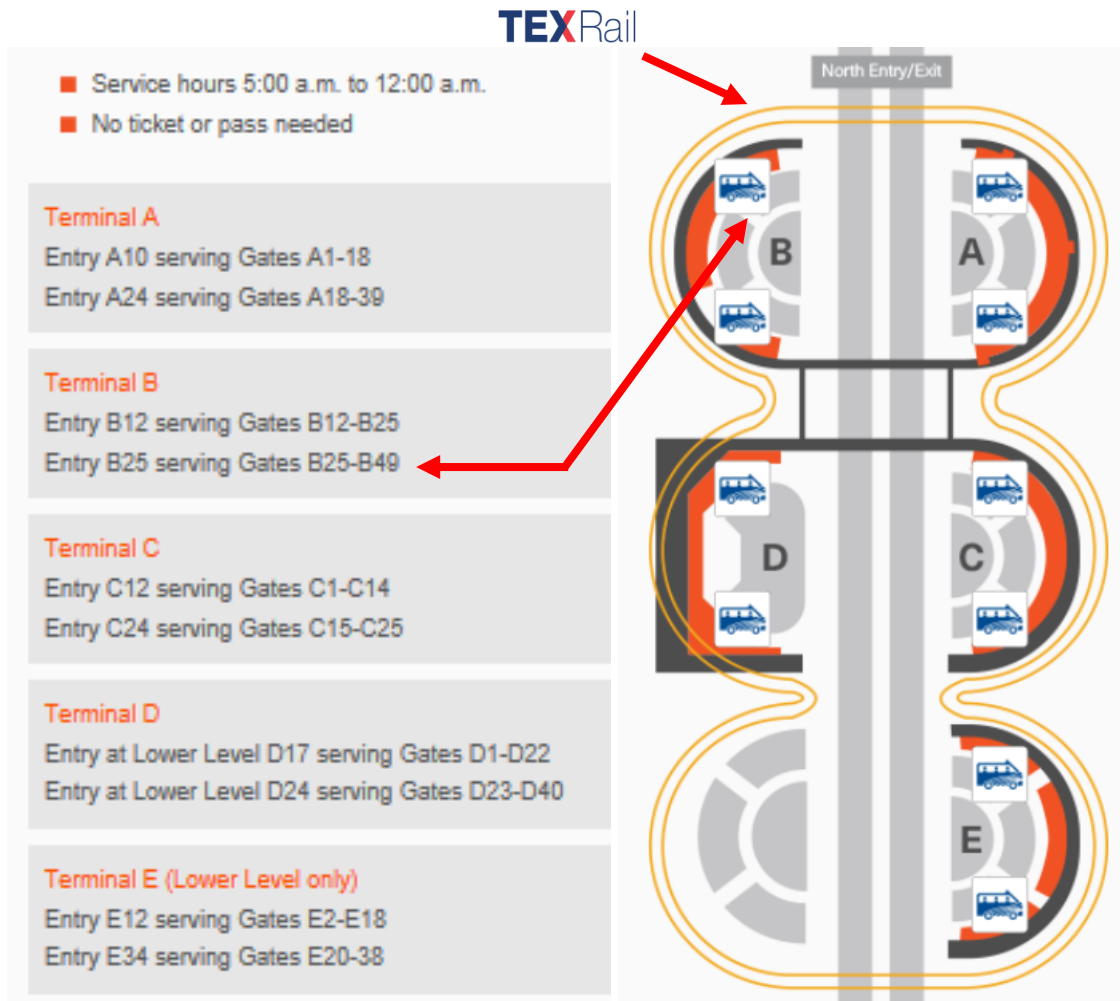

**More...**

**Page 3: walking from hotels to TEXRail stations**

**Page 4: from rail arrival to departure terminal**

**Less than 10 min walk either option**

**WALKING from Hilton to ITC Station – xx:30 depart hourly**

**WALKING from Omni to T&P Station – xx:25 depart hourly**

**Get ticket prior to boarding**

**\$2.50 one way  
Cash or Credit**

**TEX.Rail opened  
Jan 2019  
Enjoy 50 min ride**

Exit terminal B to take Terminal Link buses (Lower Level)  
to your departure terminal – add 15 min transit time.

Terminal Link (Connect Outside Security)