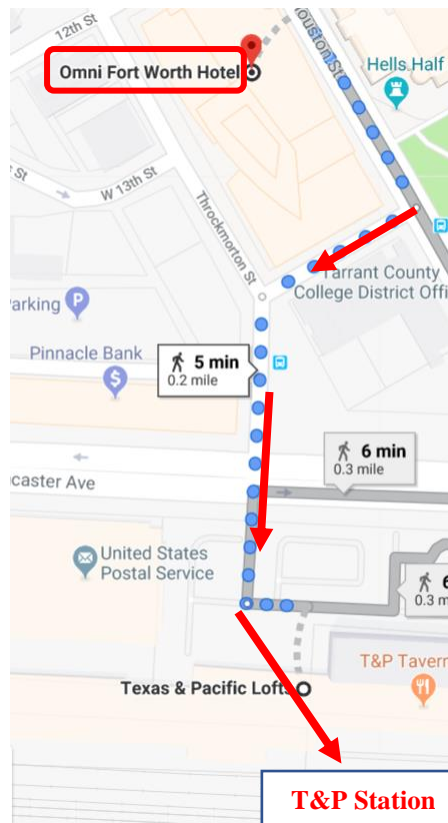

WALKING from Omni to T&P Station – xx:25 depart hourly