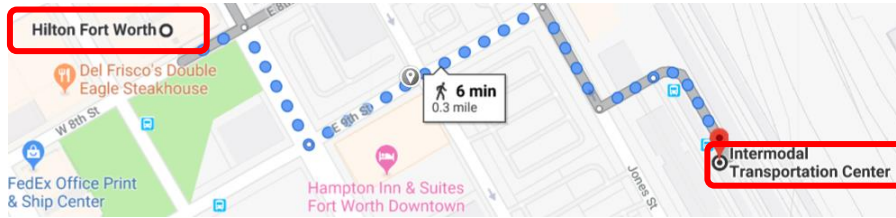

Return to DFW Airport with NO traffic delays in <1 hour  
 \$2.50 fee – buy at station kiosk

Take Train to End of Line – **DFW Airport Terminal B Station**

**Daily Eastbound**

TRAIN NUMBERS	Fort Worth T&P Station	Downtown ITC/ Fort Worth Station	North Side Station	Mercantile Center Station	North Richland Hills/ Iron Horse Station	North Richland Hills/ Smithfield Station	Grapevine/ Main Street Station	DFW Airport North Station	DFW Airport Terminal B Station	
210	3:25	3:30	3:38	3:44	3:51	3:56	4:09	4:13	4:17	
212	4:25	4:30	To end of line							5:17
214	5:25	5:30	To end of line							6:17
216	6:25	6:30	6:38	6:44	6:51	6:56	7:09	7:13	7:17	
218	7:25	7:30	7:38	7:44	7:51	7:56	8:09	8:13	8:17	
220	8:25	8:30	8:38	8:44	8:51	8:56	9:09	9:13	9:17	
222	9:25	9:30	9:38	9:44	9:51	9:56	10:09	10:13	10:17	
224	10:25	10:30	10:38	10:44	10:51	10:56	11:09	11:13	11:17	
226	11:25	11:30	11:38	11:44	11:51	11:56	12:09	12:13	12:17	
228	12:25	12:30	12:38	12:44	12:51	12:56	1:09	1:13	1:17	
230	1:25	1:30	1:38	1:44	1:51	1:56	2:09	2:13	2:17	
232	2:25	2:30	2:38	2:44	2:51	2:56	3:09	3:13	3:17	
234	3:25	3:30	3:38	3:44	3:51	3:56	4:09	4:13	4:17	
236	4:25	4:30	4:38	4:44	4:51	4:56	5:09	5:13	5:17	
238	5:25	5:30	5:38	5:44	5:51	5:56	6:09	6:13	6:17	
240	6:25	6:30	6:38	6:44	6:51	6:56	7:09	7:13	7:17	
242	7:25	7:30	7:38	7:44	7:51	7:56	8:09	8:13	8:17	
244	8:25	8:30	8:38	8:44	8:51	8:56	9:09	9:13	9:17	
246	9:25	9:30	9:38	9:44	9:51	9:56	10:09	10:13	10:17	
248	10:25	10:30	10:38	10:44	10:51	10:56	11:09	11:13	11:17	
250	11:25	11:30	11:38	11:44	11:51	11:56	12:09	12:13	12:17	
252	11:55	12:00	12:08							
254	12:55	1:00	1:08							
256	1:55	2:00	2:08							

**More...**

**Page 3: walking from hotels to TEXRail stations**

**Page 4: from rail arrival to departure terminal**

**Less than 10 min walk either option**

**WALKING from Hilton to ITC Station – xx:30 depart hourly**