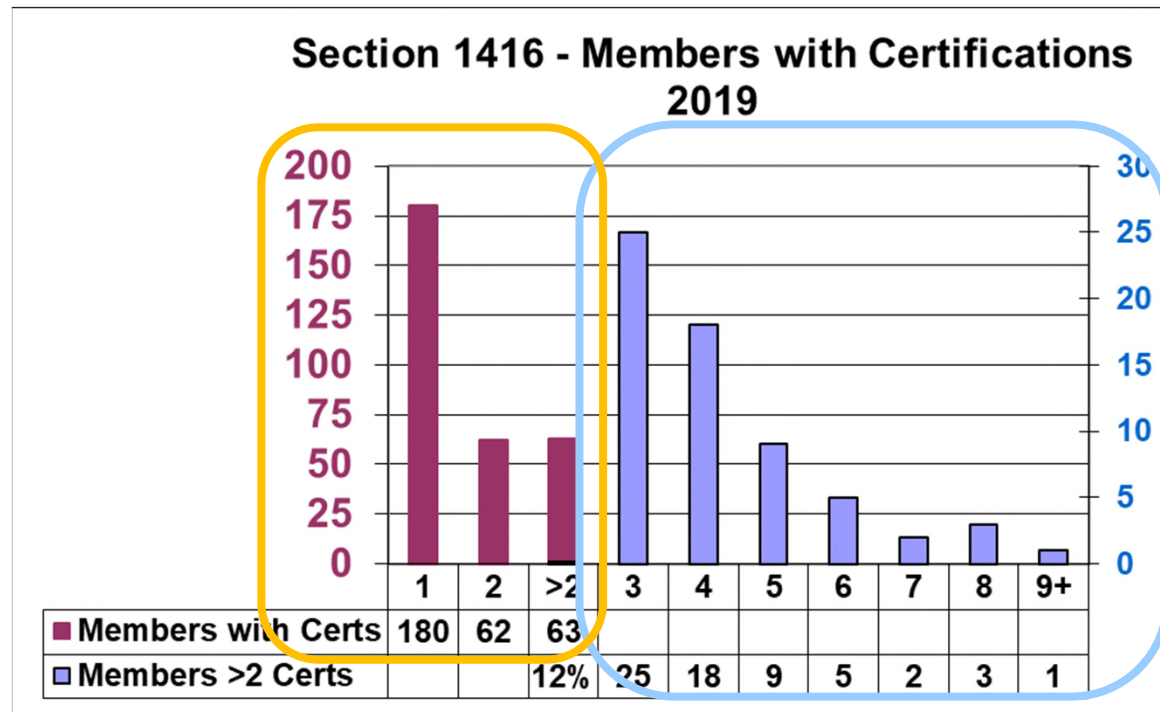

Recognition

- The Statistics...

- of 544 members, 305 hold 575 certifications
- only 63 hold 3 or more certifications

12 %

56 %

1.06 certs
per member

The "FIRSTS" in the Section (active)...

<u>Cert</u>	<u>Holder</u>	<u>Number</u>	<u>Total (est)</u>
CQE	Philip Check	# 12519	104,100
CQI	Walley Winferd	# 5225	76,000
CQA	John Breckline	# 1882	71,000
CMQ/OE	John Breckline	# 2086	57,000
CQT	Daniel Smith	# 385	26,000
CSSGB	Les Condit	# 41	21,500
CSSBB	Wayne Clite	# 73	21,500
CQIA	John Breckline	# 61	15,000
CRE	Grant Short	# 2828	7,600
CSQE	Linda Westfall	# 1	6,500
CQPA	Billy Burks	# 271	3,300
CCT	Xiang Liu	# 1469	2,600
CBA	Gary Evans	# 763	1,950
CHA			1,500
CSSYB	William Pearce	# 746	1,500
CSQP	John Breckline	# 8	900
CPGP	Lisa Gray	# 358	800
MBB			50